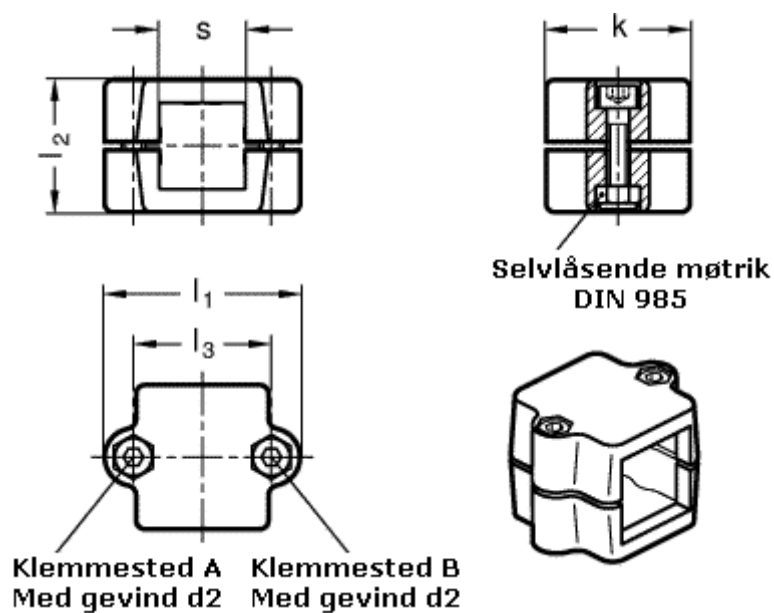

Article number: 20241V30222SW
Description: E+G Tube connector
GN 241-V30-22-SW

Measures

d2 = M 8

k = 50

l1 = 68

l2 = 46

l3 = 48

s = 30